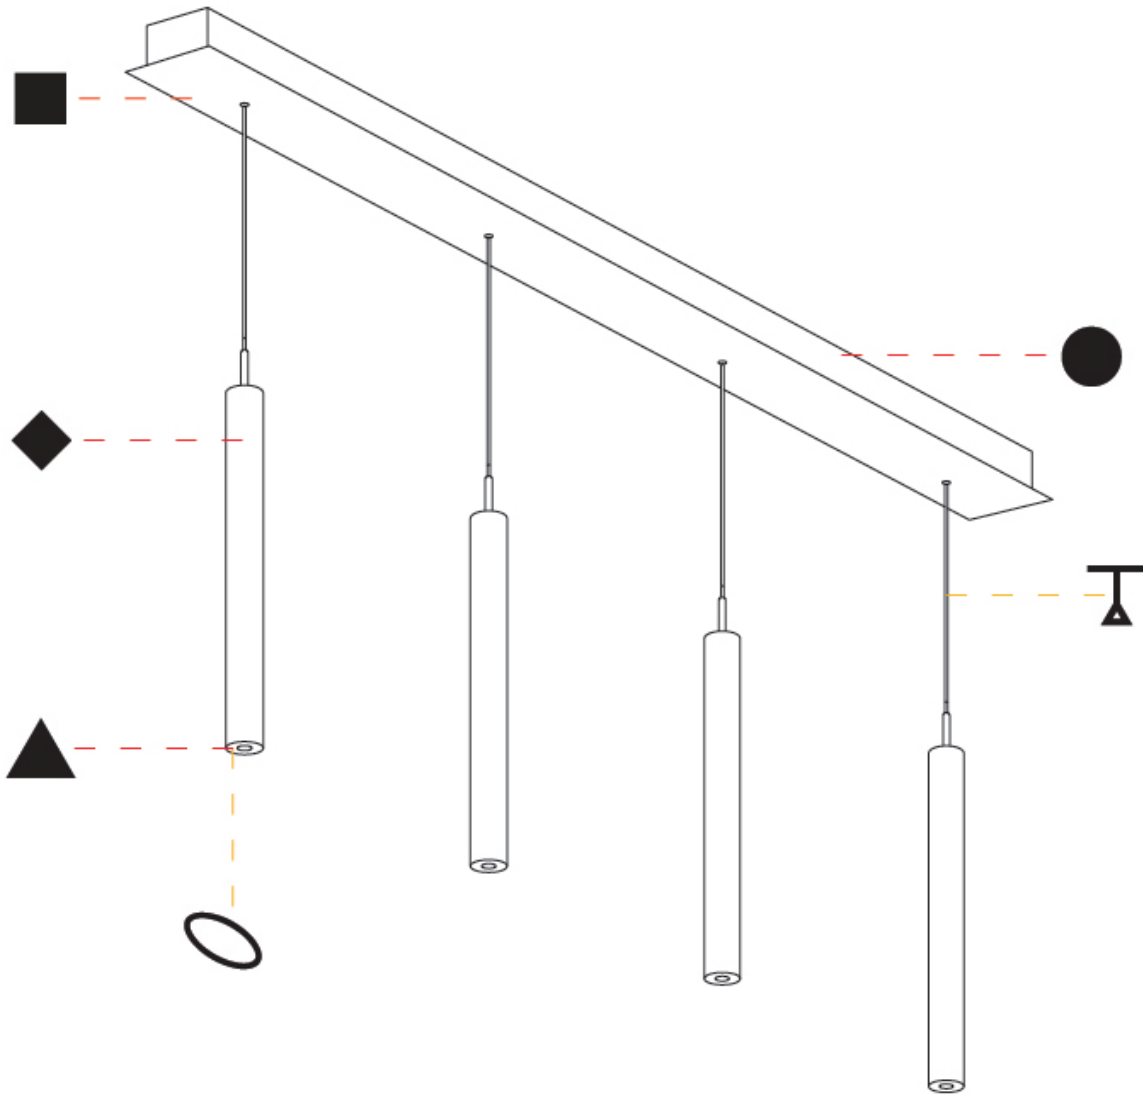

G-MINI CHANNEL HANGOVER SUSPENSION

A300619-

PROJECT	_____
TYPE	_____
SPECIFIER	_____
QUANTITY	_____
DATE	_____